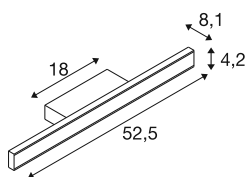

## ONE LINEAR 50

wall-mounted light, UP/DOWN, 2700/3000K, PHASE, white

ONE LINEAR extends the popular SLV luminaire family with high-quality wall luminaires that are available in two new lengths (50 cm and 70 cm). The up/down lighting with an adjustable colour temperature (2700K/3000K) and the PHASE dimming function conjures up an extremely elegant and flexible lighting mood. Thanks to its IP44 protection rating, the ONE LINEAR wall light is a stylish highlight not only in hotels, restaurants and living rooms, but also in bathrooms.

## TECHNICAL DATA

Item no.	1008085
Number of different light outlets	2
IP Code	IP44
Assembly	Surface
Assembly details	Wall
Dimmable	Yes
Dimming technology	trailing edge
Primary nominal voltage	220-240V ~50/60Hz
Secondary power / voltage	350 mA
Safety class	I
Wattage	14 W
Minimum ambient temperature	-20 °C
Maximum ambient temperature	45 °C
Number of luminaires at LS B16A	160
Number of luminaires at LS C16A	160
Level of inrush current	5 A
Duration of inrush current	100 µs
Stroboscopic effect (SVM)	0.4
Lumen	900/1000 lm
Colour temperature	2700/3000 Kelvin
Beam angle	120 °
Color	matt white

## Light Source

1679804	
---------	---

<b>CRI</b>	90
<b>LXXBXX data</b>	L80B10
<b>Service life</b>	50000 h
<b>Risk Group</b>	1
<b>Width</b>	52.5 cm
<b>Height</b>	4.2 cm
<b>Depth</b>	8.1 cm
<b>Net weight</b>	0.77 kg
<b>Gross weight</b>	0.85 kg