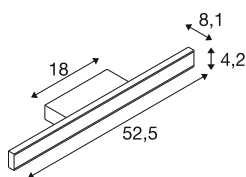

ONE LINEAR 50

wall-mounted light, UP/DOWN, 2700/3000K, PHASE, brass

ONE LINEAR extends the popular SLV luminaire family with high-quality wall luminaires that are available in two new lengths (50 cm and 70 cm). The up/down lighting with an adjustable colour temperature (2700K/3000K) and the PHASE dimming function conjures up an extremely elegant and flexible lighting mood. Thanks to its IP44 protection rating, the ONE LINEAR wall light is a stylish highlight not only in hotels, restaurants and living rooms, but also in bathrooms.

TECHNICAL DATA

Item no.	1008086
Number of different light outlets	2
IP Code	IP44
Assembly	Surface
Assembly details	Wall
Dimmable	Yes
Dimming technology	trailing edge
Primary nominal voltage	220-240V ~50/60Hz
Secondary power / voltage	350 mA
Safety class	I
Wattage	14 W
Minimum ambient temperature	-20 °C
Maximum ambient temperature	45 °C
Number of luminaires at LS B16A	160
Number of luminaires at LS C16A	160
Level of inrush current	5 A
Duration of inrush current	100 µs
Stroboscopic effect (SVM)	0.4
Lumen	900/1000 lm
Colour temperature	2700/3000 Kelvin
Beam angle	120 °
Color	matt white/matt brass

Light Source

1679804	
---------	---

CRI	90
LXXBXX data	L80B10
Service life	50000 h
Risk Group	1
Width	52.5 cm
Height	4.2 cm
Depth	8.1 cm
Net weight	0.77 kg
Gross weight	0.85 kg