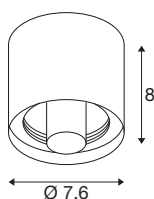

## TECHNICAL DATA

Item no.	1008099
Socket	E14
Number of sockets	1
IP Code	IP44
Impact resistance class	IK 02
Impact resistance	0.2 Joule
Assembly	Surface
Primary nominal voltage	220-240V ~50/60 Hz
Safety class	I
Wattage	6 W
Minimum ambient temperature	-20 °C
Maximum ambient temperature	40 °C
Color	black
Height	8 cm
Diameter	7.6 cm
Net weight	0.24 kg
Gross weight	0.3 kg