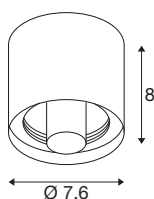

TECHNICAL DATA

Item no.	1008101
Socket	E14
Number of sockets	1
IP Code	IP44
Impact resistance class	IK 02
Impact resistance	0.2 Joule
Assembly	Surface
Primary nominal voltage	220-240V ~50/60 Hz
Safety class	I
Wattage	6 W
Minimum ambient temperature	-20 °C
Maximum ambient temperature	40 °C
Color	chrome
Height	8 cm
Diameter	7.6 cm
Net weight	0.24 kg
Gross weight	0.3 kg