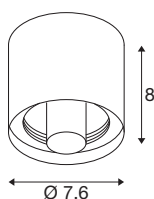

VARYT

ceiling-mounted light, round, 1x max. 6W, E14, brass

Use VARYT now as a mix & match system that can be combined for customised ceiling or wall-mounted luminaires and table or pendant lights. The high-quality bases are available in five colours (black, white, chrome, brass, copper) and offer a high degree of design freedom with the glass shades. The flexible VARYT system makes it possible to create individual and stylish lighting solutions for a wide variety of room concepts, emphasising personal taste.

TECHNICAL DATA

Item no.	1008102
Socket	E14
Number of sockets	1
IP Code	IP44
Impact resistance class	IK 02
Impact resistance	0.2 Joule
Assembly	Surface
Primary nominal voltage	220-240V ~50/60 Hz
Safety class	I
Wattage	6 W
Minimum ambient temperature	-20 °C
Maximum ambient temperature	40 °C
Color	brass
Height	8 cm
Diameter	7.6 cm
Net weight	0.24 kg
Gross weight	0.3 kg