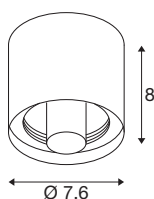

## TECHNICAL DATA

Item no.	1008103
Socket	E14
Number of sockets	1
IP Code	IP44
Impact resistance class	IK 02
Impact resistance	0.2 Joule
Assembly	Surface
Primary nominal voltage	220-240V ~50/60 Hz
Safety class	I
Wattage	6 W
Minimum ambient temperature	-20 °C
Maximum ambient temperature	40 °C
Color	copper
Height	8 cm
Diameter	7.6 cm
Net weight	0.24 kg
Gross weight	0.3 kg