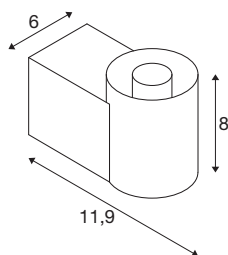

TECHNICAL DATA

Item no.	1008105
Socket	E14
Number of sockets	1
IP Code	IP44
Impact resistance class	IK 02
Impact resistance	0.2 Joule
Assembly	Surface
Primary nominal voltage	220-240V ~50/60 Hz
Safety class	I
Wattage	6 W
Minimum ambient temperature	-20 °C
Maximum ambient temperature	40 °C
Color	white
Width	6 cm
Height	8 cm
Depth	11.9 cm
Net weight	0.51 kg
Gross weight	0.64 kg