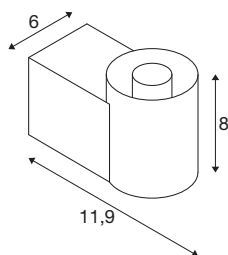

TECHNICAL DATA

Item no.	1008106
Socket	E14
Number of sockets	1
IP Code	IP44
Impact resistance class	IK 02
Impact resistance	0.2 Joule
Assembly	Surface
Primary nominal voltage	220-240V ~50/60 Hz
Safety class	I
Wattage	6 W
Minimum ambient temperature	-20 °C
Maximum ambient temperature	40 °C
Color	chrome
Width	6 cm
Height	8 cm
Depth	11.9 cm
Net weight	0.51 kg
Gross weight	0.64 kg