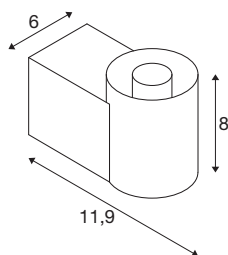

TECHNICAL DATA

Item no.	1008107
Socket	E14
Number of sockets	1
IP Code	IP44
Impact resistance class	IK 02
Impact resistance	0.2 Joule
Assembly	Surface
Primary nominal voltage	220-240V ~50/60 Hz
Safety class	I
Wattage	6 W
Minimum ambient temperature	-20 °C
Maximum ambient temperature	40 °C
Color	brass
Width	6 cm
Height	8 cm
Depth	11.9 cm
Net weight	0.51 kg
Gross weight	0.64 kg