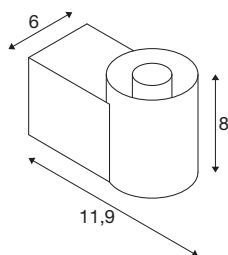

TECHNICAL DATA

Item no.	1008108
Socket	E14
Number of sockets	1
IP Code	IP44
Impact resistance class	IK 02
Impact resistance	0.2 Joule
Assembly	Surface
Primary nominal voltage	220-240V ~50/60 Hz
Safety class	I
Wattage	6 W
Minimum ambient temperature	-20 °C
Maximum ambient temperature	40 °C
Color	copper
Width	6 cm
Height	8 cm
Depth	11.9 cm
Net weight	0.51 kg
Gross weight	0.64 kg