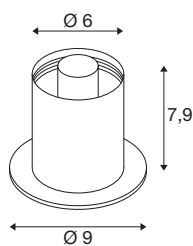

VARYT

table lamp, round, 1x max. 6W, E14, black

Use VARYT now as a mix & match system that can be combined for customised ceiling or wall-mounted luminaires and table or pendant lights. The high-quality bases are available in five colours (black, white, chrome, brass, copper) and offer a high degree of design freedom with the glass shades. The flexible VARYT system makes it possible to create individual and stylish lighting solutions for a wide variety of room concepts, emphasising personal taste.

TECHNICAL DATA

Item no.	1008109
Socket	E14
Number of sockets	1
IP Code	IP20
Impact resistance class	IK 02
Impact resistance	0.2 Joule
Assembly	Mobile
Primary nominal voltage	220-240V ~50/60 Hz
Safety class	II
Wattage	6 W
Minimum ambient temperature	-20 °C
Maximum ambient temperature	40 °C
Color	black
Height	7.9 cm
Diameter	9 cm
Net weight	0.41 kg
Gross weight	0.56 kg