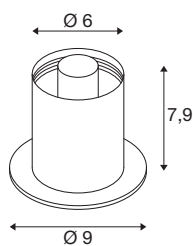

VARYT

table lamp, round, 1x max. 6W, E14, white

Use VARYT now as a mix & match system that can be combined for customised ceiling or wall-mounted luminaires and table or pendant lights. The high-quality bases are available in five colours (black, white, chrome, brass, copper) and offer a high degree of design freedom with the glass shades. The flexible VARYT system makes it possible to create individual and stylish lighting solutions for a wide variety of room concepts, emphasising personal taste.

TECHNICAL DATA

Item no.	1008110
Socket	E14
Number of sockets	1
IP Code	IP20
Impact resistance class	IK 02
Impact resistance	0.2 Joule
Assembly	Mobile
Primary nominal voltage	220-240V ~50/60 Hz
Safety class	II
Wattage	6 W
Minimum ambient temperature	-20 °C
Maximum ambient temperature	40 °C
Color	white
Height	7.9 cm
Diameter	9 cm
Net weight	0.41 kg
Gross weight	0.56 kg