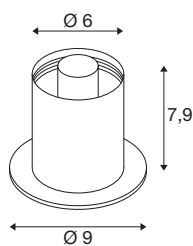

## TECHNICAL DATA

Item no.	1008111
Socket	E14
Number of sockets	1
IP Code	IP20
Impact resistance class	IK 02
Impact resistance	0.2 Joule
Assembly	Mobile
Primary nominal voltage	220-240V ~50/60 Hz
Safety class	II
Wattage	6 W
Minimum ambient temperature	-20 °C
Maximum ambient temperature	40 °C
Color	chrome
Height	7.9 cm
Diameter	9 cm
Net weight	0.41 kg
Gross weight	0.56 kg