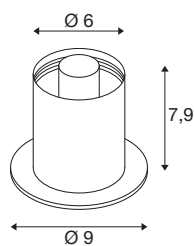

## VARYT

table lamp, round, 1x max. 6W, E14, brass

Use VARYT now as a mix & match system that can be combined for customised ceiling or wall-mounted luminaires and table or pendant lights. The high-quality bases are available in five colours (black, white, chrome, brass, copper) and offer a high degree of design freedom with the glass shades. The flexible VARYT system makes it possible to create individual and stylish lighting solutions for a wide variety of room concepts, emphasising personal taste.

## TECHNICAL DATA

Item no.	1008112
Socket	E14
Number of sockets	1
IP Code	IP20
Impact resistance class	IK 02
Impact resistance	0.2 Joule
Assembly	Mobile
Primary nominal voltage	220-240V ~50/60 Hz
Safety class	II
Wattage	6 W
Minimum ambient temperature	-20 °C
Maximum ambient temperature	40 °C
Color	brass
Height	7.9 cm
Diameter	9 cm
Net weight	0.41 kg
Gross weight	0.56 kg