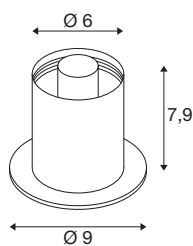

## TECHNICAL DATA

Item no.	1008113
Socket	E14
Number of sockets	1
IP Code	IP20
Impact resistance class	IK 02
Impact resistance	0.2 Joule
Assembly	Mobile
Primary nominal voltage	220-240V ~50/60 Hz
Safety class	II
Wattage	6 W
Minimum ambient temperature	-20 °C
Maximum ambient temperature	40 °C
Color	copper
Height	7.9 cm
Diameter	9 cm
Net weight	0.41 kg
Gross weight	0.56 kg