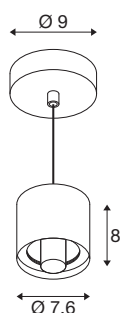

VARYT

pendant light, E14, pendant length 150cm, 1x max.
6W, black

Use VARYT now as a mix & match system that can be combined for customised ceiling or wall-mounted luminaires and table or pendant lights. The high-quality bases are available in five colours (black, white, chrome, brass, copper) and offer a high degree of design freedom with the glass shades. The flexible VARYT system makes it possible to create individual and stylish lighting solutions for a wide variety of room concepts, emphasising personal taste.

TECHNICAL DATA

Item no.	1008114
Socket	E14
Number of sockets	1
IP Code	IP20
Impact resistance class	IK 02
Impact resistance	0.2 Joule
Assembly	Surface
Primary nominal voltage	220-240V ~50/60 Hz
Safety class	I
Wattage	6 W
Minimum ambient temperature	-20 °C
Maximum ambient temperature	40 °C
Color	black
Height	8 cm
Diameter	7.6 cm
Pendant length	150 cm
Net weight	0.45 kg
Gross weight	0.6 kg