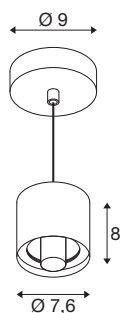

## VARYT

pendant light, E14, pendant length 150cm, 1x max.  
6W, white

Use VARYT now as a mix & match system that can be combined for customised ceiling or wall-mounted luminaires and table or pendant lights. The high-quality bases are available in five colours (black, white, chrome, brass, copper) and offer a high degree of design freedom with the glass shades. The flexible VARYT system makes it possible to create individual and stylish lighting solutions for a wide variety of room concepts, emphasising personal taste.

## TECHNICAL DATA

Item no.	1008115
Socket	E14
Number of sockets	1
IP Code	IP20
Impact resistance class	IK 02
Impact resistance	0.2 Joule
Assembly	Surface
Primary nominal voltage	220-240V ~50/60 Hz
Safety class	I
Wattage	6 W
Minimum ambient temperature	-20 °C
Maximum ambient temperature	40 °C
Color	white
Height	8 cm
Diameter	7.6 cm
Pendant length	150 cm
Net weight	0.45 kg
Gross weight	0.6 kg