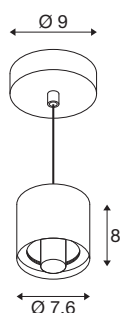

VARYT

pendant light, E14, pendant length 150cm, 1x max.
6W, brass

Use VARYT now as a mix & match system that can be combined for customised ceiling or wall-mounted luminaires and table or pendant lights. The high-quality bases are available in five colours (black, white, chrome, brass, copper) and offer a high degree of design freedom with the glass shades. The flexible VARYT system makes it possible to create individual and stylish lighting solutions for a wide variety of room concepts, emphasising personal taste.

TECHNICAL DATA

Item no.	1008117
Socket	E14
Number of sockets	1
IP Code	IP20
Impact resistance class	IK 02
Impact resistance	0.2 Joule
Assembly	Surface
Primary nominal voltage	220-240V ~50/60 Hz
Safety class	I
Wattage	6 W
Minimum ambient temperature	-20 °C
Maximum ambient temperature	40 °C
Color	brass
Height	8 cm
Diameter	7.6 cm
Pendant length	150 cm
Net weight	0.45 kg
Gross weight	0.6 kg