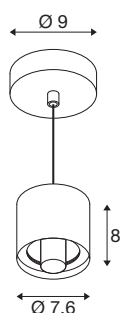

VARYT

pendant light, E14, pendant length 150cm, 1x max.
6W, copper

Use VARYT now as a mix & match system that can be combined for customised ceiling or wall-mounted luminaires and table or pendant lights. The high-quality bases are available in five colours (black, white, chrome, brass, copper) and offer a high degree of design freedom with the glass shades. The flexible VARYT system makes it possible to create individual and stylish lighting solutions for a wide variety of room concepts, emphasising personal taste.

TECHNICAL DATA

Item no.	1008118
Socket	E14
Number of sockets	1
IP Code	IP20
Impact resistance class	IK 02
Impact resistance	0.2 Joule
Assembly	Surface
Primary nominal voltage	220-240V ~50/60 Hz
Safety class	I
Wattage	6 W
Minimum ambient temperature	-20 °C
Maximum ambient temperature	40 °C
Color	copper
Height	8 cm
Diameter	7.6 cm
Pendant length	150 cm
Net weight	0.45 kg
Gross weight	0.6 kg