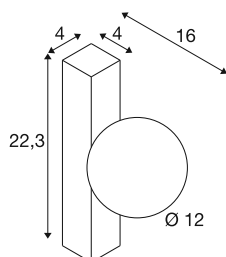

TECHNICAL DATA

Item no.	1008123
Socket	G9
Number of sockets	1
IP Code	IP20
Impact resistance class	IK 02
Assembly	Surface
Primary nominal voltage	220-240V ~50/60 Hz
Safety class	I
Wattage	40 W
Minimum ambient temperature	-20 °C
Maximum ambient temperature	40 °C
Color	black
Width	12 cm
Height	22.3 cm
Depth	16 cm
Diameter	12 cm
Net weight	0.54 kg
Gross weight	1 kg