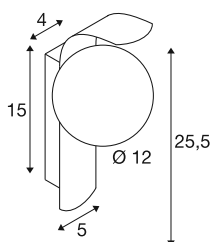

TECHNICAL DATA

Item no.	1008124
Socket	G9
Number of sockets	1
IP Code	IP20
Impact resistance class	IK 02
Assembly	Surface
Primary nominal voltage	220-240V ~50/60 Hz
Safety class	I
Wattage	40 W
Minimum ambient temperature	-20 °C
Maximum ambient temperature	40 °C
Color	black
Width	12 cm
Height	25.5 cm
Depth	15 cm
Diameter	12 cm
Net weight	0.61 kg
Gross weight	1.1 kg