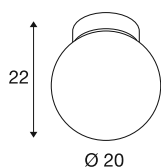

TECHNICAL DATA

Item no.	1008125
Socket	E27
Number of sockets	1
IP Code	IP20
Impact resistance class	IK 02
Assembly	Surface
Primary nominal voltage	220-240V ~50/60 Hz
Safety class	I
Wattage	60 W
Minimum ambient temperature	-20 °C
Maximum ambient temperature	40 °C
Color	black
Height	22 cm
Diameter	20 cm
Net weight	0.8 kg
Gross weight	1.36 kg