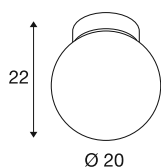

TECHNICAL DATA

| | |
|-----------------------------|--------------------|
| Item no. | 1008126 |
| Socket | E27 |
| Number of sockets | 1 |
| IP Code | IP20 |
| Impact resistance class | IK 02 |
| Assembly | Surface |
| Primary nominal voltage | 220-240V ~50/60 Hz |
| Safety class | I |
| Wattage | 60 W |
| Minimum ambient temperature | -20 °C |
| Maximum ambient temperature | 40 °C |
| Color | gold |
| Height | 22 cm |
| Diameter | 20 cm |
| Net weight | 0.8 kg |
| Gross weight | 1.36 kg |