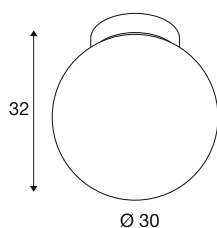

TECHNICAL DATA

Item no.	1008128
Socket	E27
Number of sockets	1
IP Code	IP20
Impact resistance class	IK 02
Assembly	Surface
Primary nominal voltage	220-240V ~50/60 Hz
Safety class	I
Wattage	60 W
Minimum ambient temperature	-20 °C
Maximum ambient temperature	40 °C
Color	gold
Height	32 cm
Diameter	30 cm
Net weight	1.24 kg
Gross weight	2.4 kg

Recommended lamp

1008162	LED High Brightness Tube slim , LED bulb, clear, E27, PHASE, 11W, 2700K
---------	-------------------------------------------------------------------------