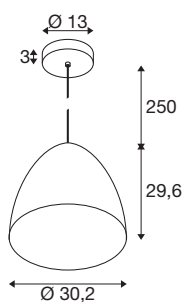

PARA CONE 20

pendant light, pendant length 250cm, E27, 1x max. 60-W, gold/black

For a particularly warm lighting effect, the conically shaped reflector of the PARA CONE 30 pendant light is the first choice. The new colour variants with the ceiling rose and adjustable height also fit flexibly into a wide variety of room concepts. The family can be individually combined into a cloud of light with a wide range of colours and sizes. The aluminium and steel housing impresses not least with its robust quality.

TECHNICAL DATA

Item no.	1008129
Socket	E27
Number of sockets	1
IP Code	IP20
Assembly	Surface
Assembly details	Ceiling
Primary nominal voltage	220-240V ~50/60Hz
Safety class	I
Wattage	60 W
Color	shiny gold/black
Height	20.8 cm
Diameter	20.1 cm
Pendant length	250 cm
Net weight	0.66 kg
Gross weight	1.35 kg