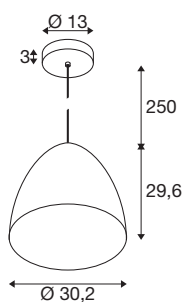

PARA CONE 20

pendant light, pendant length 250cm, E27, 1x max. 60-W, copper / white

For a particularly warm lighting effect, the conically shaped reflector of the PARA CONE 30 pendant light is the first choice. The new colour variants with the ceiling rose and adjustable height also fit flexibly into a wide variety of room concepts. The family can be individually combined into a cloud of light with a wide range of colours and sizes. The aluminium and steel housing impresses not least with its robust quality.

TECHNICAL DATA

Item no.	1008130
Socket	E27
Number of sockets	1
IP Code	IP20
Assembly	Surface
Assembly details	Ceiling
Primary nominal voltage	220-240V ~50/60Hz
Safety class	I
Wattage	60 W
Color	glossy copper/white
Height	20.8 cm
Diameter	20.1 cm
Pendant length	250 cm
Net weight	0.66 kg
Gross weight	1.35 kg