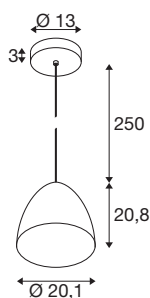

PARA CONE 30

pendant light, pendant length 250cm, E27, 1x max. 60-W, black/gold

For a particularly warm lighting effect, the conically shaped reflector of the PARA CONE 30 pendant light is the first choice. The new colour variants with the ceiling rose and adjustable height also fit flexibly into a wide variety of room concepts. The family can be individually combined into a cloud of light with a wide range of colours and sizes. The aluminium and steel housing impresses not least with its robust quality.

TECHNICAL DATA

Item no.	1008131
Socket	E27
Number of sockets	1
IP Code	IP20
Assembly	Surface
Assembly details	Ceiling
Primary nominal voltage	220-240V ~50/60Hz
Safety class	I
Wattage	60 W
Color	glossy black/gold
Height	29.6 cm
Diameter	30.2 cm
Pendant length	250 cm
Net weight	1 kg
Gross weight	2.15 kg