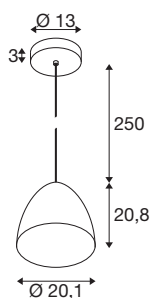

PARA CONE 30

pendant light, pendant length 250cm, E27, 1x max. 60-W, copper / white

For a particularly warm lighting effect, the conically shaped reflector of the PARA CONE 30 pendant light is the first choice. The new colour variants with the ceiling rose and adjustable height also fit flexibly into a wide variety of room concepts. The family can be individually combined into a cloud of light with a wide range of colours and sizes. The aluminium and steel housing impresses not least with its robust quality.

TECHNICAL DATA

Item no.	1008132
Socket	E27
Number of sockets	1
IP Code	IP20
Assembly	Surface
Assembly details	Ceiling
Primary nominal voltage	220-240V ~50/60Hz
Safety class	I
Wattage	60 W
Color	glossy copper/white
Height	29.6 cm
Diameter	30.2 cm
Pendant length	250 cm
Net weight	1 kg
Gross weight	2.15 kg