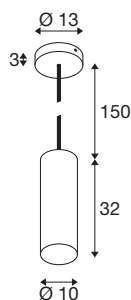

ENOLA®

pendant light, pendant length 150cm, E27, 1x max. 50-W, matt white

The ENOLA pendant light is made of aluminium and consists of a downward-facing cylinder. The new elegant housing colours make the ENOLA pendant light ideal for combined installation. This allows the customer to create individual colour effects. Equipped with an E27 base for general purpose or energy-saving lamps, the ENOLA pendant light can be operated directly from a 230V mains supply.

TECHNICAL DATA

Item no.	1008133
Socket	E27
Number of sockets	1
IP Code	IP20
Assembly	Surface
Assembly details	Ceiling
Primary nominal voltage	220-240V ~50/60Hz
Safety class	I
Wattage	50 W
Color	matt white
Length	32 cm
Diameter	10 cm
Pendant length	150 cm
Net weight	0.98 kg
Gross weight	1.21 kg