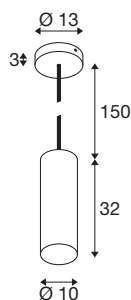

ENOLA®

pendant light, pendant length 150cm, E27, 1x max. 50-W, matt gold

The ENOLA pendant light is made of aluminium and consists of a downward-facing cylinder. The new elegant housing colours make the ENOLA pendant light ideal for combined installation. This allows the customer to create individual colour effects. Equipped with an E27 base for general purpose or energy-saving lamps, the ENOLA pendant light can be operated directly from a 230V mains supply.

TECHNICAL DATA

| | |
|-------------------------|-------------------|
| Item no. | 1008134 |
| Socket | E27 |
| Number of sockets | 1 |
| IP Code | IP20 |
| Assembly | Surface |
| Assembly details | Ceiling |
| Primary nominal voltage | 220-240V ~50/60Hz |
| Safety class | I |
| Wattage | 50 W |
| Color | matt gold |
| Length | 32 cm |
| Diameter | 10 cm |
| Pendant length | 150 cm |
| Net weight | 0.98 kg |
| Gross weight | 1.21 kg |