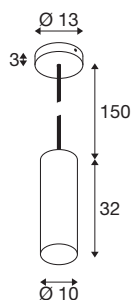

## ENOLA®

pendant light, pendant length 150cm, E27, 1x max. 50-W, matt black

The ENOLA pendant light is made of aluminium and consists of a downward-facing cylinder. The new elegant housing colours make the ENOLA pendant light ideal for combined installation. This allows the customer to create individual colour effects. Equipped with an E27 base for general purpose or energy-saving lamps, the ENOLA pendant light can be operated directly from a 230V mains supply.

## TECHNICAL DATA

Item no.	1008135
Socket	E27
Number of sockets	1
IP Code	IP20
Assembly	Surface
Assembly details	Ceiling
Primary nominal voltage	220-240V ~50/60Hz
Safety class	I
Wattage	50 W
Color	matt black
Length	32 cm
Diameter	10 cm
Pendant length	150 cm
Net weight	0.98 kg
Gross weight	1.21 kg