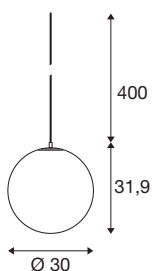

TECHNICAL DATA

Item no.	1008136
Socket	E27
Number of sockets	1
IP Code	IP20
Assembly details	Ceiling with Acc.
Primary nominal voltage	220-240V ~50/60Hz
Safety class	II
Wattage	40 W
Minimum ambient temperature	-20 °C
Maximum ambient temperature	40 °C
Color	matt gold
Height	31.9 cm
Diameter	30 cm
Net weight	1.4 kg
Gross weight	2.4 kg