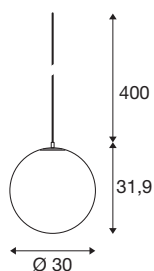

### TECHNICAL DATA

Item no.	1008137
Socket	E27
Number of sockets	1
IP Code	IP20
Assembly details	Ceiling with Acc.
Primary nominal voltage	220-240V ~50/60Hz
Safety class	II
Wattage	40 W
Minimum ambient temperature	-20 °C
Maximum ambient temperature	40 °C
Color	matt black
Height	31.9 cm
Diameter	30 cm
Net weight	1.4 kg
Gross weight	2.4 kg