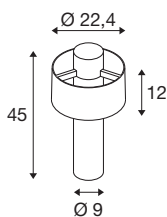

TECHNICAL DATA

Item no.	1008195
Socket	E27
Number of sockets	1
IP Code	IP65
Impact resistance class	IK 08
Assembly	Surface
Primary nominal voltage	220-240V ~50/60 Hz
Safety class	II
Wattage	13 W
Minimum ambient temperature	-20 °C
Maximum ambient temperature	45 °C
Color	black
Height	45 cm
Diameter	22.4 cm
Net weight	1.96 kg
Gross weight	3.1 kg

Recommended lamp

1005305	A60 E27 Mirrorhead , chrome LED light, 7.5W 2700K CRI90 180°
---------	--