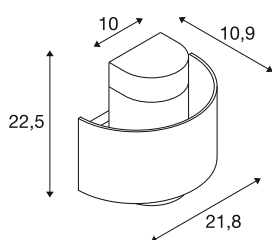

TECHNICAL DATA

Item no.	1008197
Socket	E27
Number of sockets	1
IP Code	IP65
Impact resistance class	IK 08
Assembly	Surface
Primary nominal voltage	220-240V ~50/60 Hz
Safety class	I
Wattage	13 W
Minimum ambient temperature	-20 °C
Maximum ambient temperature	45 °C
Color	black
Width	21.8 cm
Height	22.5 cm
Depth	10.9 cm
Net weight	0.95 kg
Gross weight	1.6 kg

Recommended lamp

1005305	A60 E27 Mirrorhead , chrome LED light, 7.5W 2700K CRI90 180°
---------	--