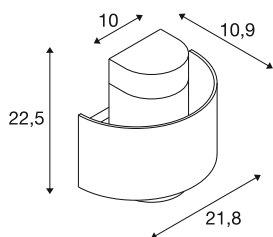

TECHNICAL DATA

Item no.	1008198
Socket	E27
Number of sockets	1
IP Code	IP65
Impact resistance class	IK 08
Assembly	Surface
Primary nominal voltage	220-240V ~50/60 Hz
Safety class	I
Wattage	13 W
Minimum ambient temperature	-20 °C
Maximum ambient temperature	45 °C
Color	rust
Width	21.8 cm
Height	22.5 cm
Depth	10.9 cm
Net weight	0.95 kg
Gross weight	1.6 kg

Recommended lamp

1005305	A60 E27 Mirrorhead , chrome LED light, 7.5W 2700K CRI90 180°
---------	--