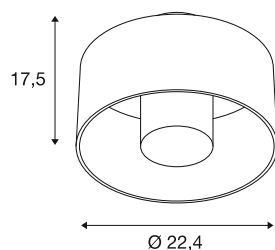

TECHNICAL DATA

Item no.	1008199
Socket	E27
Number of sockets	1
IP Code	IP65
Impact resistance class	IK 08
Assembly	Surface
Primary nominal voltage	220-240V ~50/60 Hz
Safety class	I
Wattage	13 W
Minimum ambient temperature	-20 °C
Maximum ambient temperature	45 °C
Color	black
Height	17.5 cm
Diameter	22.4 cm
Net weight	0.95 kg
Gross weight	1.6 kg