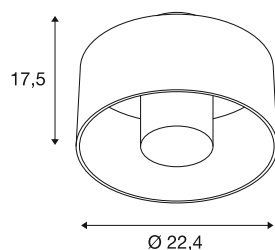

TECHNICAL DATA

Item no.	1008200
Socket	E27
Number of sockets	1
IP Code	IP65
Impact resistance class	IK 08
Assembly	Surface
Primary nominal voltage	220-240V ~50/60 Hz
Safety class	I
Wattage	13 W
Minimum ambient temperature	-20 °C
Maximum ambient temperature	45 °C
Color	rust
Height	17.5 cm
Diameter	22.4 cm
Net weight	0.95 kg
Gross weight	1.6 kg