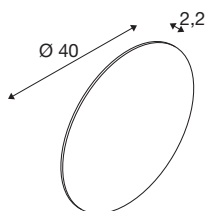

MANA 40 lampshade

round, H: 2.2 cm, black

Experience light and design in perfect harmony: the MANA lampshades, available in black and white, add two new sizes to the product family. This increases the design freedom: By mounting several lights of different colours and sizes side by side as a cloud, this creates an exciting wall design for offices and homes. Please note that all MANA lampshades must be combined with a MANA BASE (with or without light source).

TECHNICAL DATA

Item no.	1008201
IP Code	IP20
Color	black
Height	2.2 cm
Diameter	40 cm
Net weight	0.93 kg
Gross weight	1.38 kg