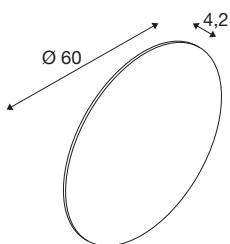

MANA 60 lampshade

round, H: 4.2 cm, black

Experience light and design in perfect harmony: the MANA lampshades, available in black and white, add two new sizes to the product family. This increases the design freedom: By mounting several lights of different colours and sizes side by side as a cloud, this creates an exciting wall design for offices and homes. Please note that all MANA lampshades must be combined with a MANA BASE (with or without light source).

TECHNICAL DATA

Item no.	1008202
IP Code	IP20
Color	black
Height	4.2 cm
Diameter	60 cm
Net weight	1.88 kg
Gross weight	3.01 kg