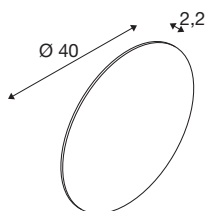

MANA 40 lampshade

round, H: 2.2 cm, white

Experience light and design in perfect harmony: the MANA lampshades, available in black and white, add two new sizes to the product family. This increases the design freedom: By mounting several lights of different colours and sizes side by side as a cloud, this creates an exciting wall design for offices and homes. Please note that all MANA lampshades must be combined with a MANA BASE (with or without light source).

TECHNICAL DATA

Item no.	1008203
IP Code	IP20
Color	white
Height	2.2 cm
Diameter	40 cm
Net weight	0.93 kg
Gross weight	1.38 kg