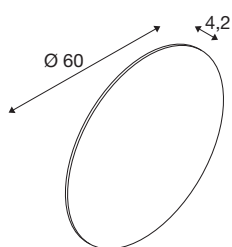

MANA 60 lampshade

round, h: 4.2 cm, white

Experience light and design in perfect harmony: the MANA lampshades, available in black and white, add two new sizes to the product family. This increases the design freedom: By mounting several lights of different colours and sizes side by side as a cloud, this creates an exciting wall design for offices and homes. Please note that all MANA lampshades must be combined with a MANA BASE (with or without light source).

TECHNICAL DATA

Item no.	1008204
IP Code	IP20
Color	white
Height	4.2 cm
Diameter	60 cm
Net weight	1.88 kg
Gross weight	3.01 kg