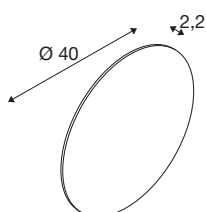

MANA 40 lampshade

round, moon structure, H: 2.2 cm, gold

Experience light and design in perfect harmony: the MANA lampshade, available in gold, adds two new sizes with a unique surface structure to the product family. This increases the design freedom: By mounting several lights of different colours and sizes side by side as a cloud, this creates an exciting wall design for offices and homes. Please note that all MANA lampshades must be combined with a MANA BASE (with or without light source).

TECHNICAL DATA

Item no.	1008205
IP Code	IP20
Color	gold
Height	2.2 cm
Diameter	40 cm
Net weight	0.93 kg
Gross weight	1.38 kg