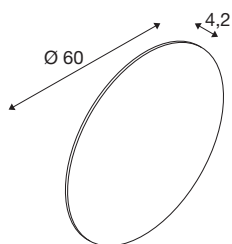

## MANA 60 lampshade

round, moon structure, H: 4.2 cm, gold

Experience light and design in perfect harmony: the MANA lampshade, available in gold, adds two new sizes with a unique surface structure to the product family. This increases the design freedom: By mounting several lights of different colours and sizes side by side as a cloud, this creates an exciting wall design for offices and homes. Please note that all MANA lampshades must be combined with a MANA BASE (with or without light source).

### TECHNICAL DATA

Item no.	1008206
IP Code	IP20
Color	gold
Height	4.2 cm
Diameter	60 cm
Net weight	1.88 kg
Gross weight	3.01 kg