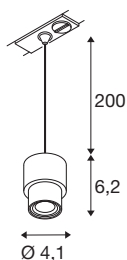

PURI 2.0 Basic

1~ pendant light, GU10, pendant length 200 cm, 1x max. 6W, black

Combine timeless design with great design freedom: the new PURI 2.0 is now also available as a Mix & Match system. There is a base in the form of a pendant light or a spotlight for the 1- and 3-phase system as well as wall and surface-mounted ceiling luminaires in a variety of designs. You can combine these with decorative shades in three modern shapes and six trendy colours each to create unique looks. All PURI 2.0 luminaires are operated with GU10 light sources.

TECHNICAL DATA

Item no.	1008207
Socket	GU10
Number of sockets	1
IP Code	IP20
Impact resistance class	IK 02
Assembly	Surface
Primary nominal voltage	220-240V ~50/60 Hz
Safety class	I
Wattage	6 W
Minimum ambient temperature	-20 °C
Maximum ambient temperature	45 °C
Color	black
Height	6.2 cm
Diameter	4.1 cm
Pendant length	200 cm
Net weight	0.12 kg
Gross weight	0.19 kg

1008213	PURI 2.0 Tube , lampshade, h: 6.5 cm, white
1008216	PURI 2.0 Tube , lampshade, h: 6.5 cm, gold