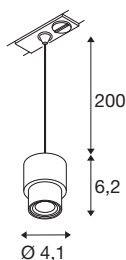

PURI 2.0 Basic

1~ pendant light, GU10, pendant length 200 cm, 1x max. 6W, white

Combine timeless design with great design freedom: the new PURI 2.0 is now also available as a Mix & Match system. There is a base in the form of a pendant light or a spotlight for the 1- and 3-phase system as well as wall and surface-mounted ceiling luminaires in a variety of designs. You can combine these with decorative shades in three modern shapes and six trendy colours each to create unique looks. All PURI 2.0 luminaires are operated with GU10 light sources.

TECHNICAL DATA

Item no.	1008208
Socket	GU10
Number of sockets	1
IP Code	IP20
Impact resistance class	IK 02
Assembly	Surface
Primary nominal voltage	220-240V ~50/60 Hz
Safety class	I
Wattage	6 W
Minimum ambient temperature	-20 °C
Maximum ambient temperature	45 °C
Color	white
Height	6.2 cm
Diameter	4.1 cm
Pendant length	200 cm
Net weight	0.12 kg
Gross weight	0.19 kg

1008213	PURI 2.0 Tube , lampshade, h: 6.5 cm, white
1008216	PURI 2.0 Tube , lampshade, h: 6.5 cm, gold