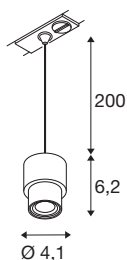

PURI 2.0 Basic

1~ pendant light, GU10, pendant length 200cm, 1x max. 6W, grey

Combine timeless design with great design freedom: the new PURI 2.0 is now also available as a Mix & Match system. There is a base in the form of a pendant light or a spotlight for the 1- and 3-phase system as well as wall and surface-mounted ceiling luminaires in a variety of designs. You can combine these with decorative shades in three modern shapes and six trendy colours each to create unique looks. All PURI 2.0 luminaires are operated with GU10 light sources.

TECHNICAL DATA

Item no.	1008209
Socket	GU10
Number of sockets	1
IP Code	IP20
Impact resistance class	IK 02
Assembly	Surface
Primary nominal voltage	220-240V ~50/60 Hz
Safety class	I
Wattage	6 W
Minimum ambient temperature	-20 °C
Maximum ambient temperature	45 °C
Color	gray
Height	6.2 cm
Diameter	4.1 cm
Pendant length	200 cm
Net weight	0.12 kg
Gross weight	0.19 kg

1008213	PURI 2.0 Tube , lampshade, h: 6.5 cm, white
1008216	PURI 2.0 Tube , lampshade, h: 6.5 cm, gold