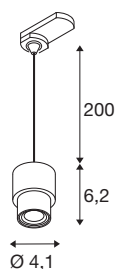

PURI 2.0 Basic

3~ pendant light, GU10, pendant length 200 cm, 1x max. 6W, white

Combine timeless design with great design freedom: the new PURI 2.0 is now also available as a Mix & Match system. There is a base in the form of a pendant light or a spotlight for the 1- and 3-phase system as well as wall and surface-mounted ceiling luminaires in a variety of designs. You can combine these with decorative shades in three modern shapes and six trendy colours each to create unique looks. All PURI 2.0 luminaires are operated with GU10 light sources.

TECHNICAL DATA

Item no.	1008211
Socket	GU10
Number of sockets	1
IP Code	IP20
Impact resistance class	IK 02
Assembly	Surface
Primary nominal voltage	220-240V ~50/60 Hz
Safety class	I
Wattage	6 W
Minimum ambient temperature	-20 °C
Maximum ambient temperature	45 °C
Color	white
Height	5.9 cm
Diameter	4.1 cm
Pendant length	200 cm
Net weight	0.12 kg
Gross weight	0.19 kg

1008213	PURI 2.0 Tube , lampshade, h: 6.5 cm, white
1008216	PURI 2.0 Tube , lampshade, h: 6.5 cm, gold