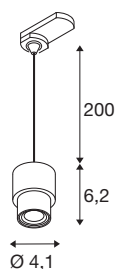

## PURI 2.0 Basic

3~ pendant light, GU10, pendant length 200cm, 1x max. 6W, grey

Combine timeless design with great design freedom: the new PURI 2.0 is now also available as a Mix & Match system. There is a base in the form of a pendant light or a spotlight for the 1- and 3-phase system as well as wall and surface-mounted ceiling luminaires in a variety of designs. You can combine these with decorative shades in three modern shapes and six trendy colours each to create unique looks. All PURI 2.0 luminaires are operated with GU10 light sources.

### TECHNICAL DATA

Item no.	1008212
Socket	GU10
Number of sockets	1
IP Code	IP20
Impact resistance class	IK 02
Assembly	Surface
Primary nominal voltage	220-240V ~50/60 Hz
Safety class	I
Wattage	6 W
Minimum ambient temperature	-20 °C
Maximum ambient temperature	45 °C
Color	gray
Height	5.9 cm
Diameter	4.1 cm
Pendant length	200 cm
Net weight	0.12 kg
Gross weight	0.19 kg