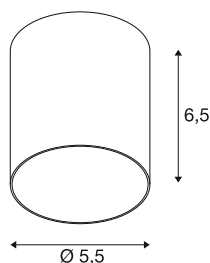

PURI 2.0 Tube

lampshade, h: 6.5 cm, white

Combine timeless design with great design freedom: the new PURI 2.0 is now also available as a Mix & Match system. Combine the base with decorative shades in three modern shapes and six trendy colours each to create unique looks.

TECHNICAL DATA

Item no.	1008213
Color	white
Height	6.5 cm
Diameter	5.5 cm
Net weight	0.02 kg
Gross weight	0.1 kg

Recommended lamp

1005076	LED lightbulb QPAR51 , GU10, 2700K, white
---------	--